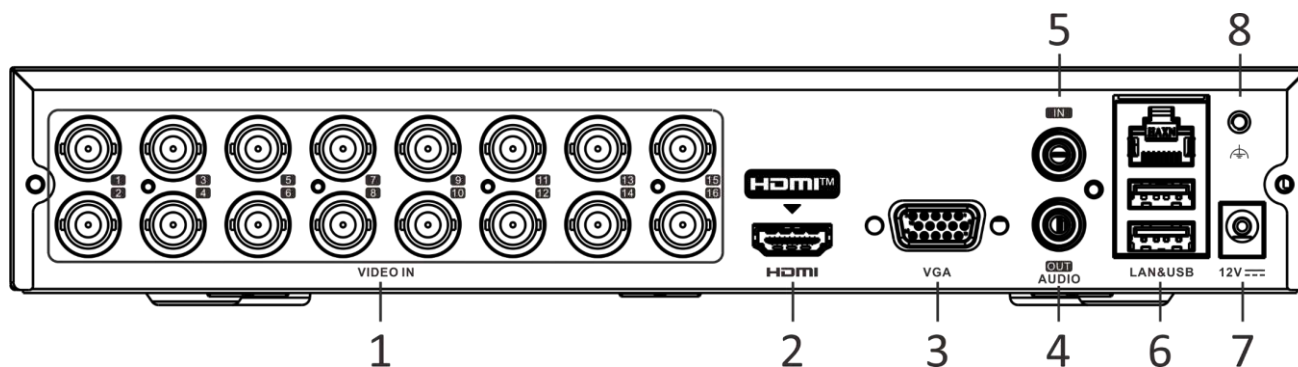

USB Interface	Real panel: 2 × USB 2.0
Alarm In/Out	N/A
General	
Power Supply	12 VDC, 1.9 A
Consumption	≤ 15 W
Working Temperature	-10 °C to +55 °C (+14 °F to +131 °F)
Working Humidity	10% to 90%
Dimension (W × D × H)	285 × 210 × 45 mm (11.2 × 8.3 × 1.8 inch)
Weight	≤ 1 kg (2.2 lb)

Dimension

scale/1:1;Unit/mm

Physical Interface

No.	Description	No.	Description
1	Video and Coaxial Audio In	5	AUDIO IN, RCA Connector
2	HDMI Interface	6	USB Interface and LAN Network Interface
3	VGA Interface	7	Power Input
4	AUDIO OUT, RCA Connector	8	GND