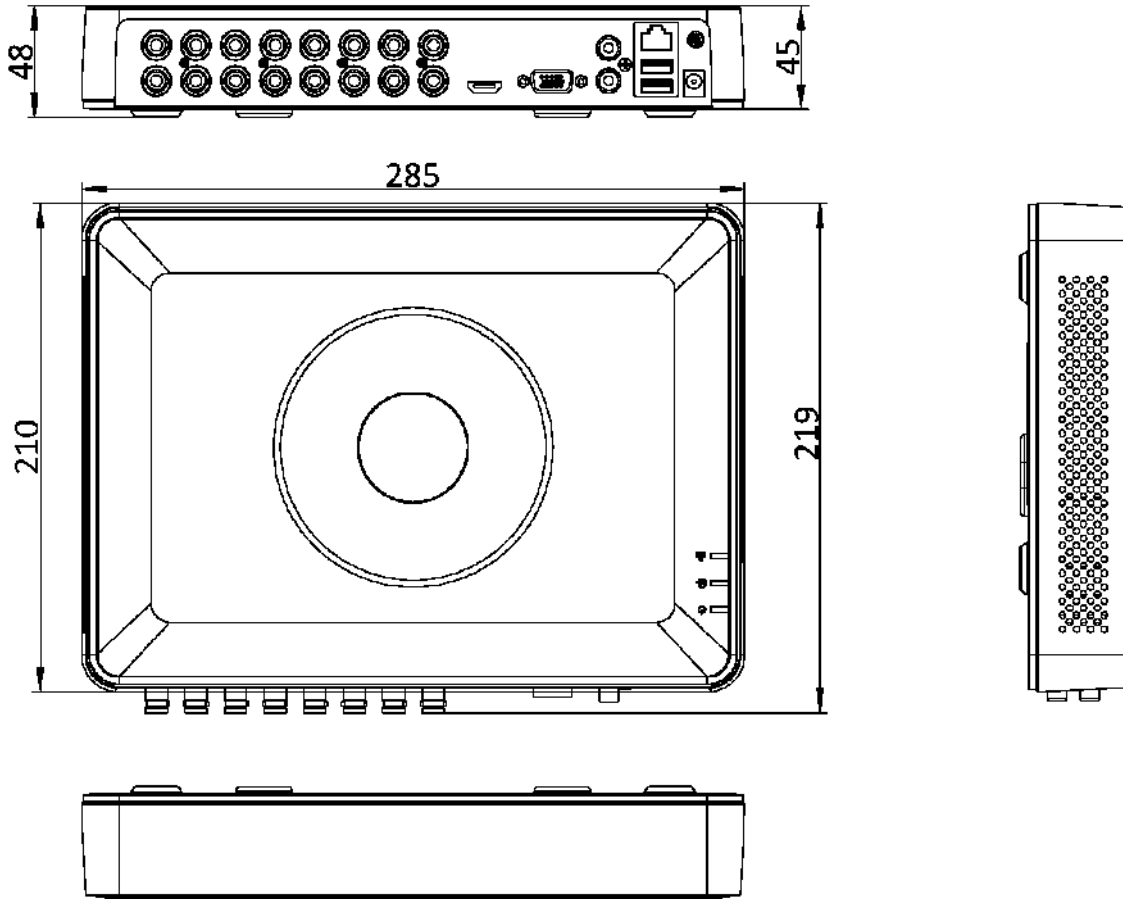

USB Interface	Real panel: 2 × USB 2.0
Alarm In/Out	N/A
General	
Power Supply	12 VDC, 1.9 A
Consumption	≤ 15 W
Working Temperature	-10 °C to +55 °C (+14 °F to +131 °F)
Working Humidity	10% to 90%
Dimension (W × D × H)	285 × 210 × 45 mm (11.2 × 8.3 × 1.8 inch)
Weight	≤ 1 kg (2.2 lb)

Dimension

scale/1:1;Unit/mm

Physical Interface

No.	Description	No.	Description
1	Video and Coaxial Audio In	5	AUDIO IN, RCA Connector
2	HDMI Interface	6	USB Interface and LAN Network Interface
3	VGA Interface	7	Power Input
4	AUDIO OUT, RCA Connector	8	GND