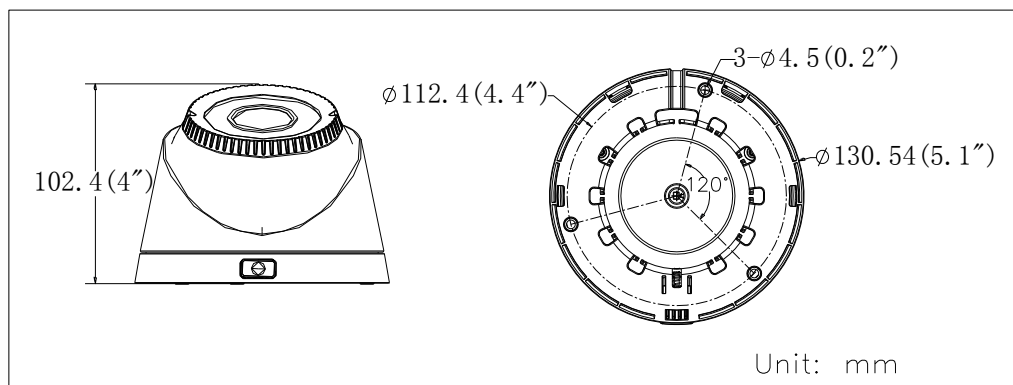

Order Models

DS-2CE56D5T-IR3Z

Dimensions