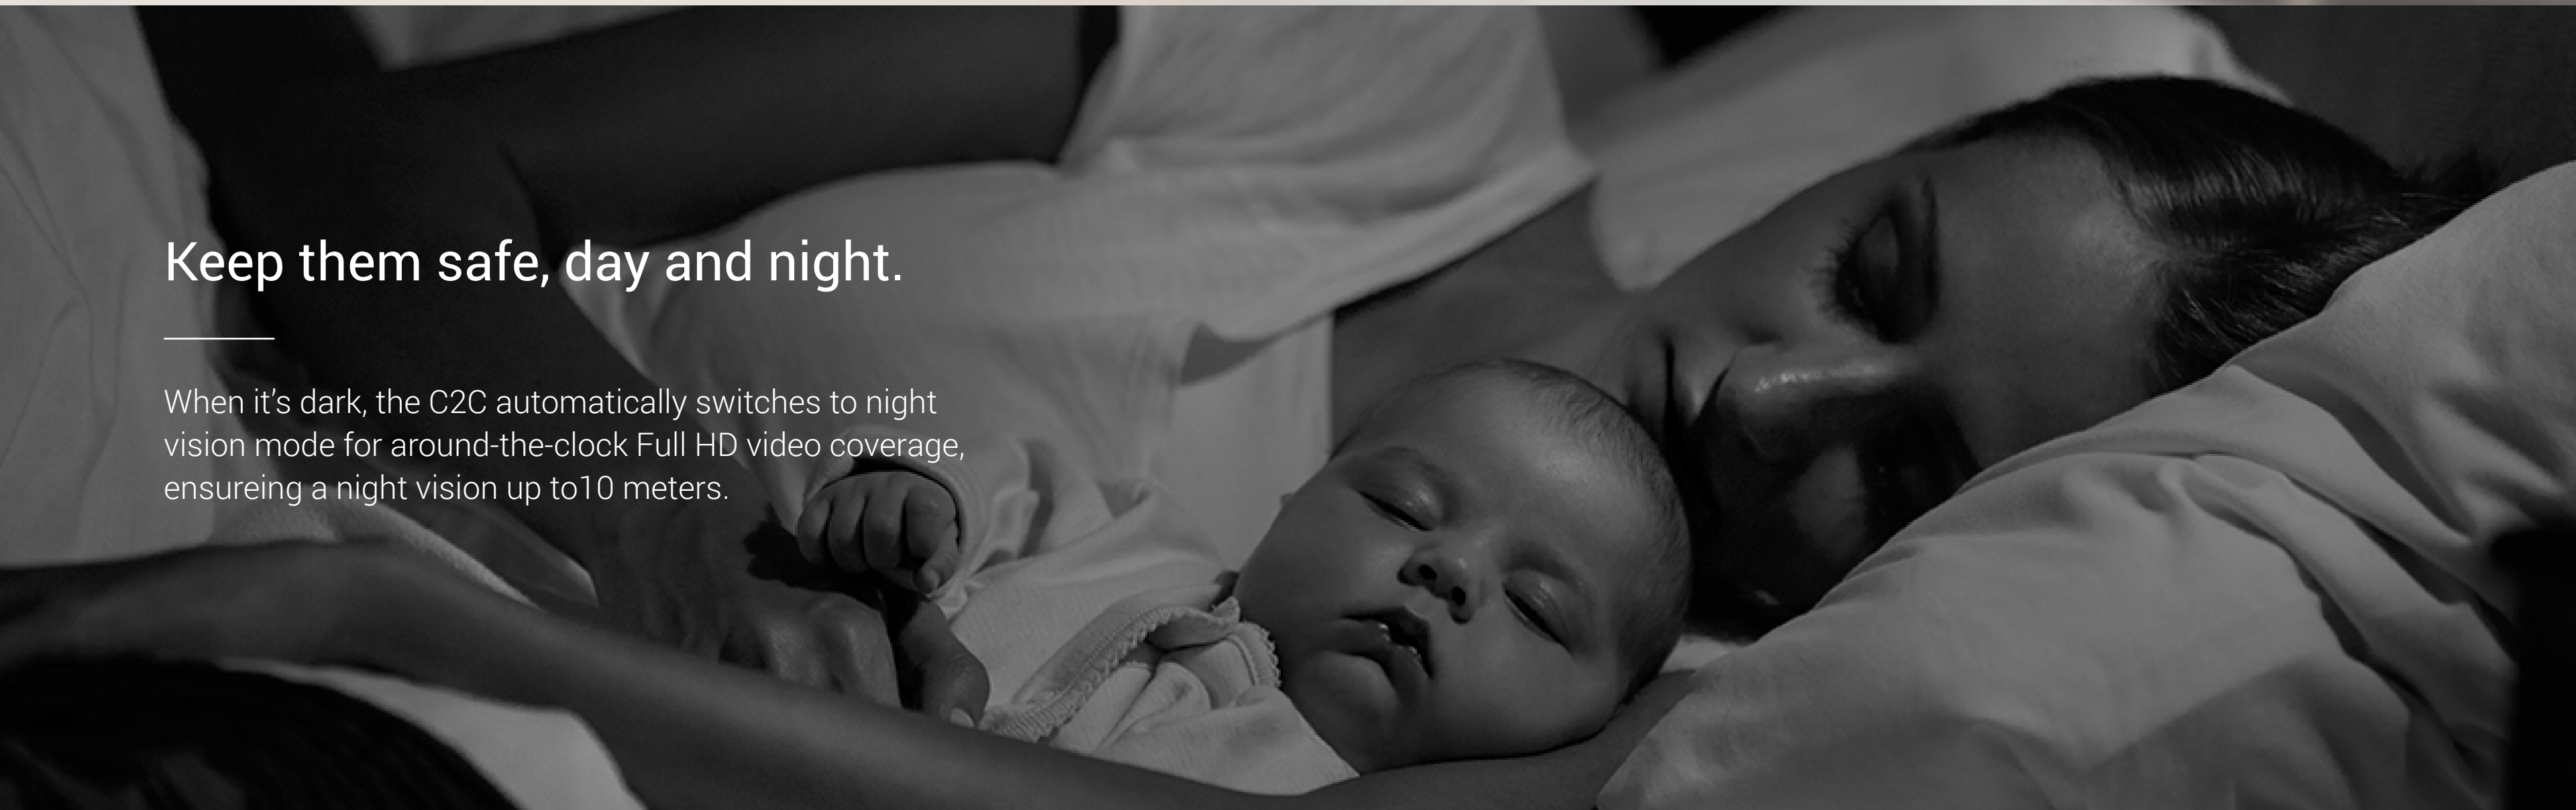

C2C

1080p
H.265

Smart Home Camera

Simple yet Extremely Powerful.

A Full HD 1080p Wi-Fi camera with a magnetic base, designed for simple and quick installation.

FHD 1080p

Night Vision
up to 10 m (33 ft.)

Supports
2.4 GHz WiFi

Three Sound-Alert
modes

Sleep Mode

Two-Way Talk

H.265 H.265 Video
Compression

Supports MicroSD Card
Storage (up to 256 GB)

EZVIZ CloudPlay
Storage

Full HD 1080p video with a wide-angle lens.

The C2C delivers Full HD 1080p video, and with a 108° ultra-wide-angle lens, it covers a wider range of space, so you can keep an eye on what's valuable to you.

Keep them safe, day and night.

When it's dark, the C2C automatically switches to night vision mode for around-the-clock Full HD video coverage, ensuring a night vision up to 10 meters.

Instant alerts.

The C2C watches for movement. It will send instant notifications to your smartphone when it detects motions.

Records only when you need it.

With one tap of the EZVIZ App on your mobile device, you can enable the sleep mode. Pause real-time viewing and recording whenever you need the privacy.

Sleep Mode

ON

Two-way audio.