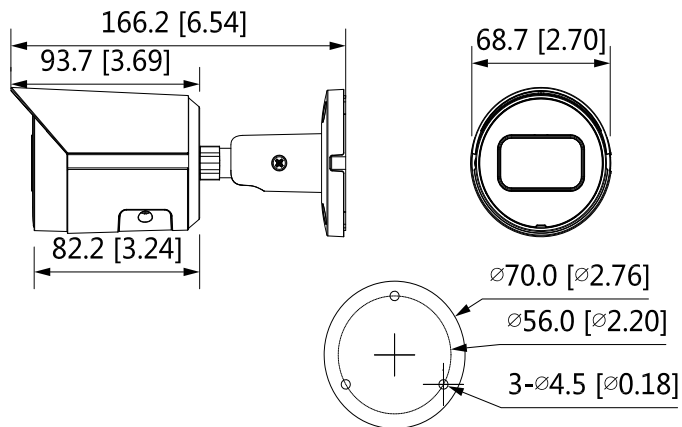

Power

Power Supply	12V DC/PoE (802.3af)
Power Consumption	< 5W

Environment

Operating Conditions	-40°C to +60°C (-40°F to +140°F)/less than ≤ 95% RH
----------------------	---

Storage Temperature	-40°C to +60°C (-40°F to +140°F)
Protection Grade	IP67
Structure	
Casing	Metal
Dimensions	166.2 mm × Ø70 mm (6.54" × Ø2.76")
Net Weight	0.48 kg (1.1 lb)
Gross Weight	0.57 kg (1.3 lb)

Dimensions (mm[inch])

Ordering Information

Type	Part Number	Description
4MP Camera	DH-IPC-HFW2431SP-S-S2	4MP WDR IR Bullet Network Camera, PAL
	DH-IPC-HFW2431SN-S-S2	4MP WDR IR Bullet Network Camera, NTSC
Accessories (optional)	PFA134	Junction Box
	PFA152-E	Pole Mount
	PFM321D	DC12V1A Power Adapter
	LR1002-1ET/1EC	Single-port Long Reach Ethernet over Coax Extender
	PFM900-E	Integrated Mount Tester
	PFM114	TLC SD Card