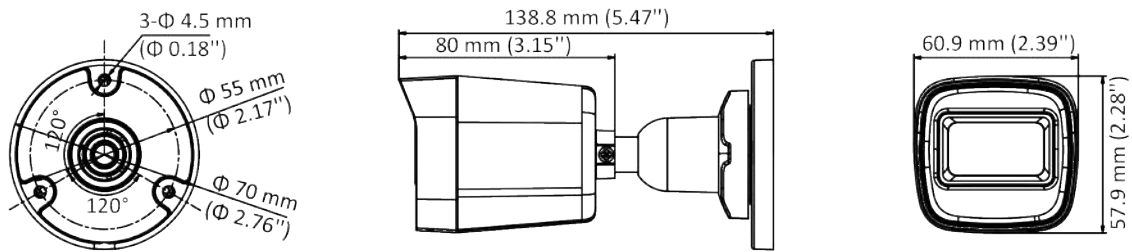

General	
Communication	HIKVISION-C
Dimensions	60.9 mm × 57.9 mm × 138.8 mm (2.39" × 2.28" × 5.47")
Weight	Approx. 258 g (0.35 lb.)

Available Model

DS-2CE16H0T-ITF(C)

Dimension

Accessory

**DS-1280ZJ-XS
Junction Box**