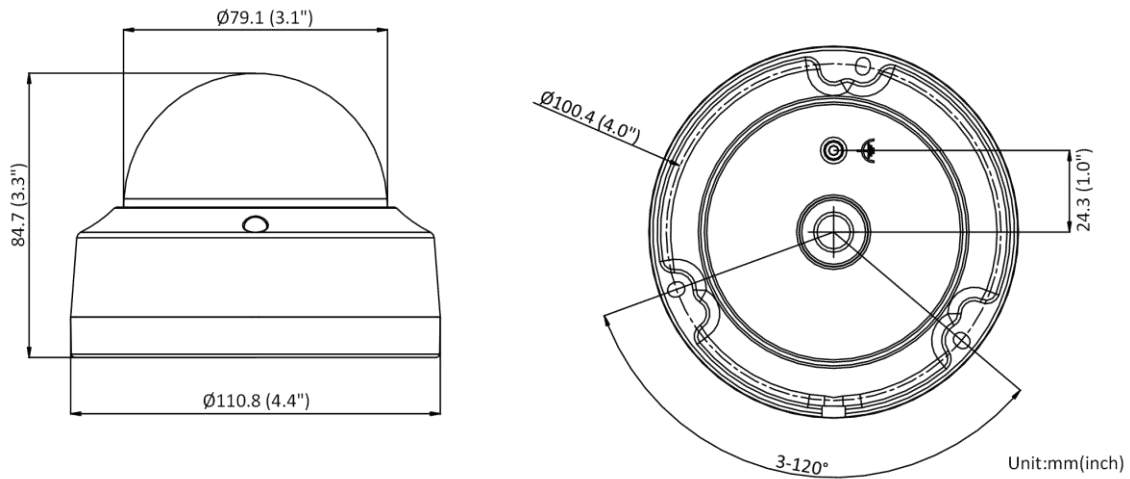

Moderate protection	Hikvision products at this level are equipped for use in areas with moderate anti-corrosion demands. Typical application scenarios include coastal areas about 2 kilometers (1.24 miles) away from coastlines, as well as areas affected by acid rain.
No specific protection	Hikvision products at this level are equipped for use in areas where no specific anti-corrosion protection is needed.

Dimension

Accessory

Optional

DS-1280ZJ-DM18 Junction Box	DS-1250ZJ Rain Shade	DS-1259ZJ Inclined Ceiling Mount	DS-1272ZJ-110 Wall Mount	DS-1272ZJ-110B Wall Mount
DS-1276ZJ-SUS Corner Mount	DS-1258ZJ Wall Mount	DS-1275ZJ-SUS Vertical Pole Mount	DS-1271ZJ-110 Pendant Mount