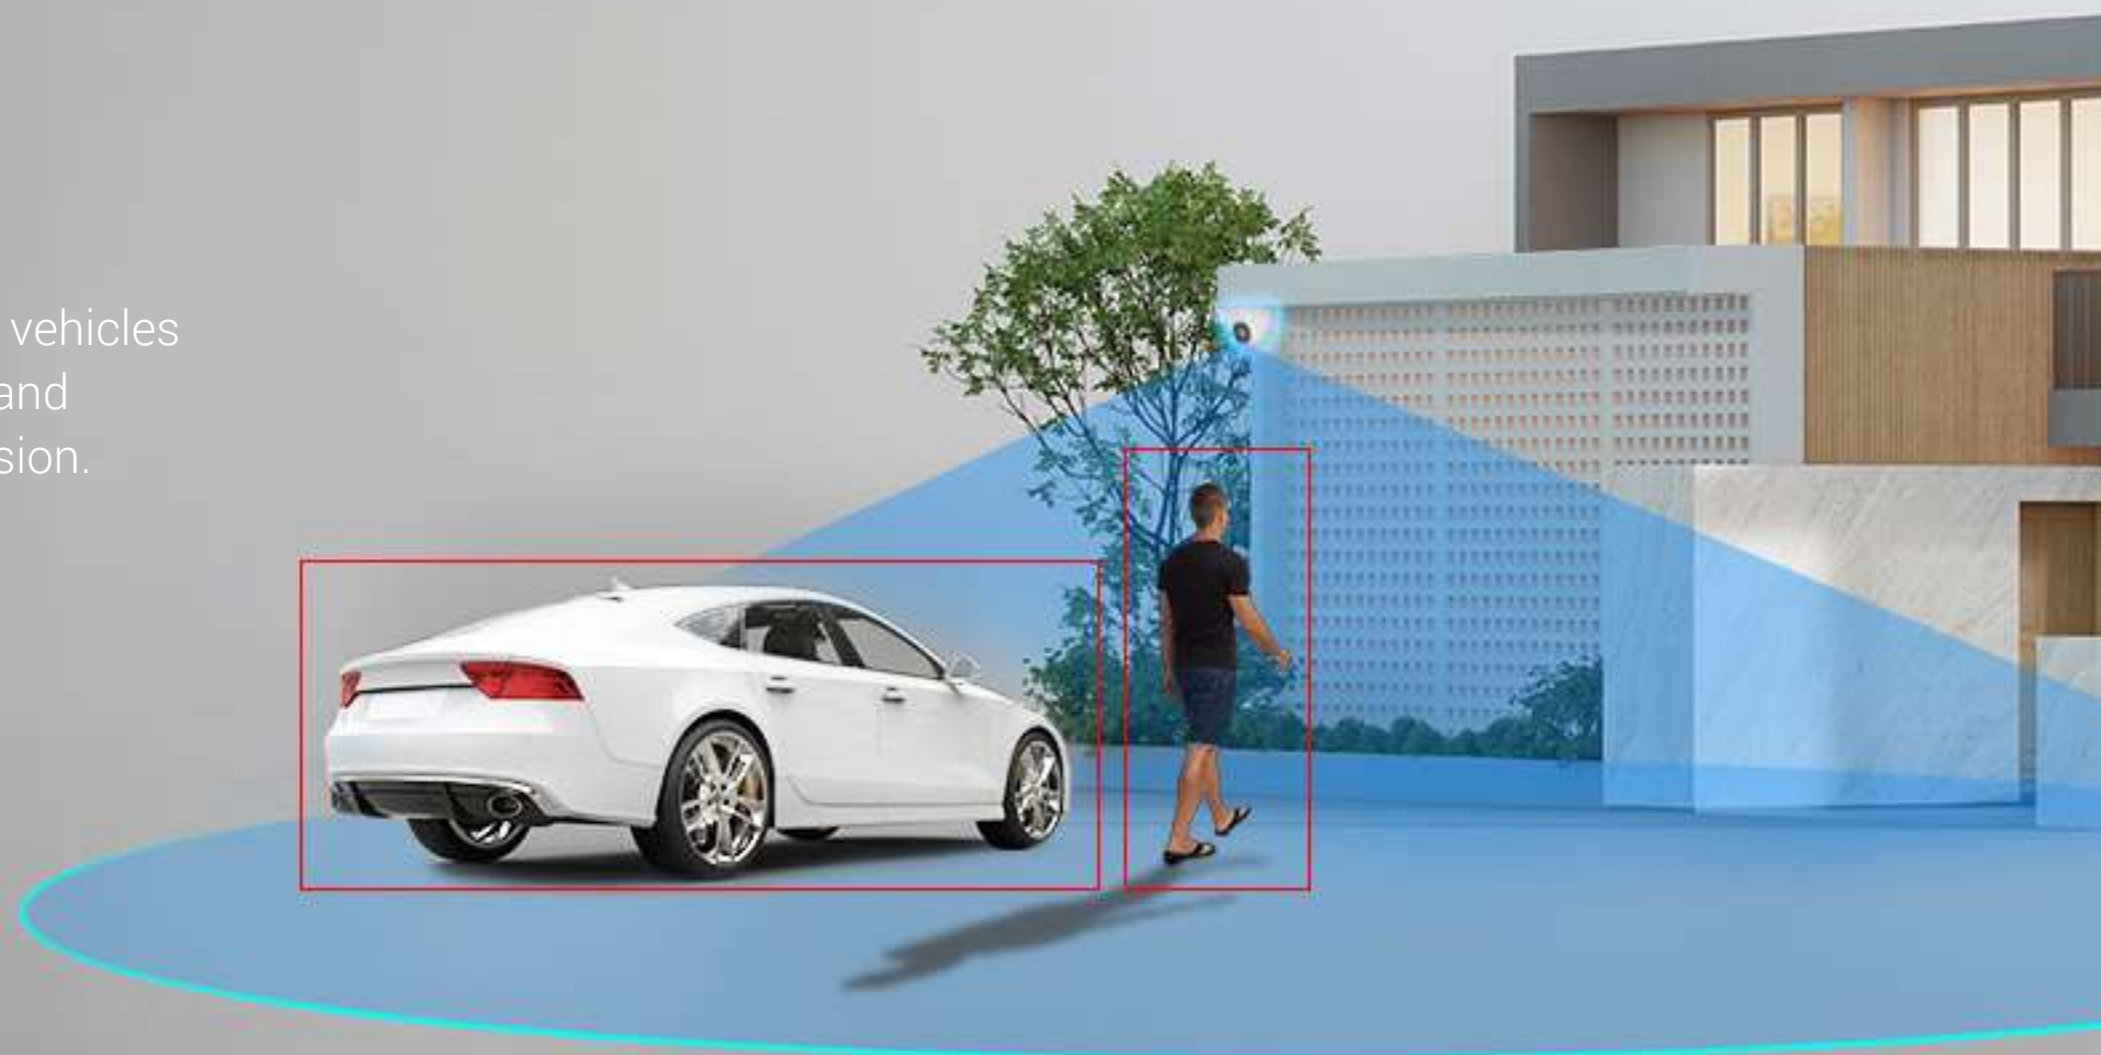

H4 **2K**

Wi-Fi Smart Home Camera

Simple yet solid security solution

The H4 holds decent value for almost all security needs as a dome camera. With a pack of smart features, technically advanced 2K resolution, and sturdy design, it is the right one to pick if you want to cover larger or busier spaces. In addition, everything that matters can be viewed and managed in a super easy way on EZVIZ's mobile app.

Whether it's outdoors or indoors, to protect your home or your business, the H4 serves as a compact and powerful security solution that plugs-in for 24/7 peace of mind.

On-device AI for smarter detection

The camera's on-board AI algorithm helps it identify moving people and vehicles in particular. It reduces alerts caused by falling leaves or flying insects, and informs you when someone parks in your property area without permission.

AI-Powered
Human / Vehicle
Shape Detection

Customizable
Detection Zone

No Subscription
Fee

Hard to lose any important detail

Bringing its vision to 2K, the camera can render vivid, clear images in all lighting conditions. Even visitors backlit by the sun can be seen in clarity, without appearing dark in an overly exposed background.