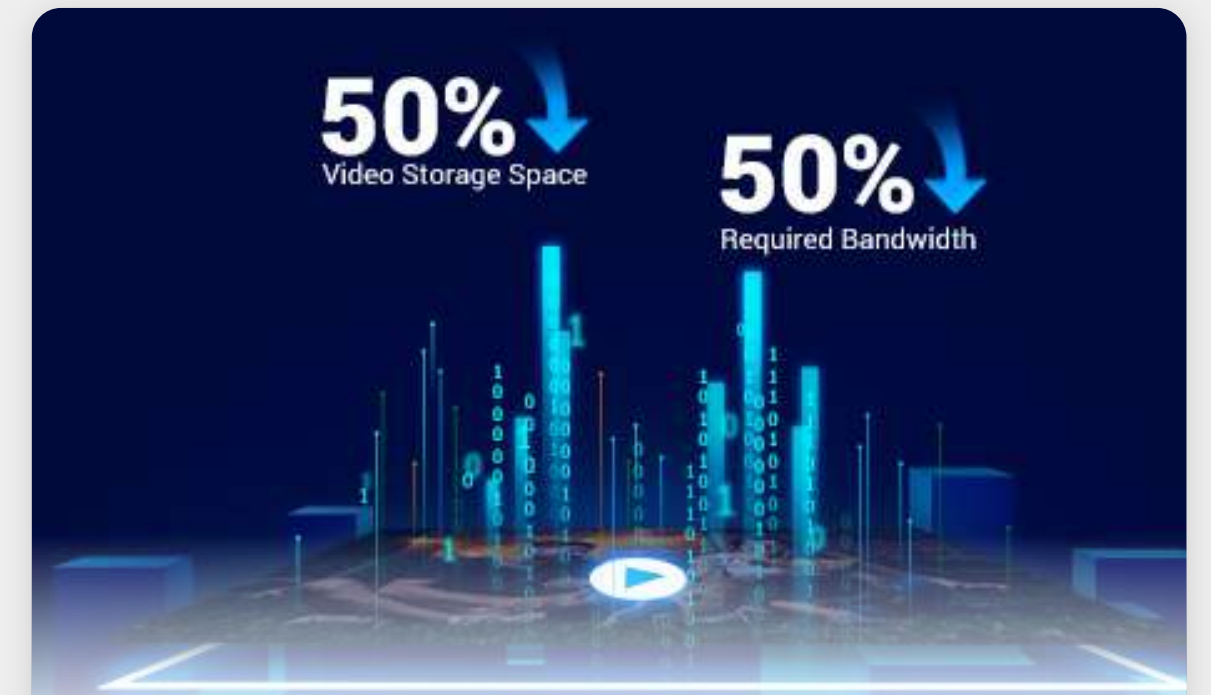

H4 **2K**

Wi-Fi Smart Home Camera

Simple yet solid security solution

The H4 holds decent value for almost all security needs as a dome camera. With a pack of smart features, technically advanced 2K resolution, and sturdy design, it is the right one to pick if you want to cover larger or busier spaces. In addition, everything that matters can be viewed and managed in a super easy way on EZVIZ's mobile app.

Actively guards your home

Upon detection of intruders, the camera will set off a loud siren and flash spotlights for on-site deterrence.

Stable Wi-Fi connection

The H4 boosts up to 200m Wi-Fi coverage thanks to its high-performance dual antennas⁵. It also offers wired options for further convenience.

Durable in any weather

The IP67-rated H4 ensures long-lasting performance even under the toughest weather conditions.

Alexa, show me the yard.

Hands-free control

With integration to your voice assistants, you can pull up the video feed by simply saying "Alexa" or "Hey Google."

Dual storage options

Safely store important moments or cute memories on a large local storage card, or by subscribing to the EZVIZ CloudPlay.

50%
Video Storage Space

50%
Required Bandwidth

H.265 video technology