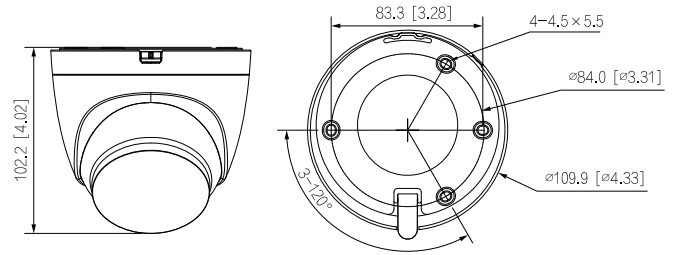

Accessories

Optional: