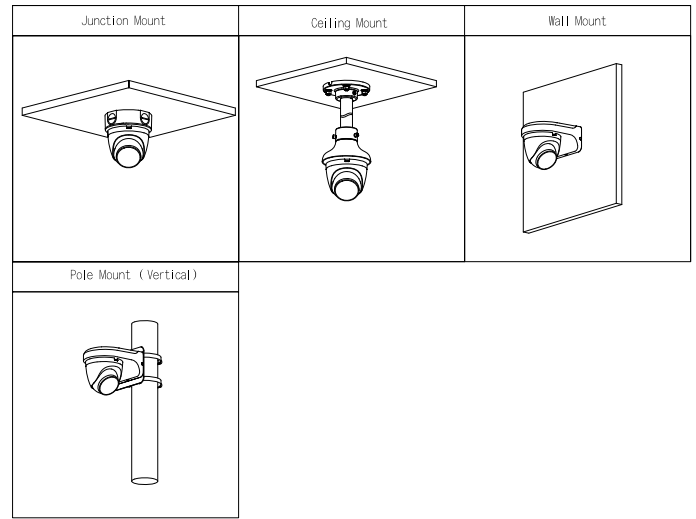

Structure

Casing	Inner core: Metal + Plastic Cover: Plastic
Product Dimensions	Φ109.9 mm × 102.2 mm (Φ4.33" × 4.02")
Net Weight	316.9 g (0.70 lb)
Gross Weight	463.0 g (1.02 lb)

Ordering Information

Type	Model	Description
2MP Camera	DH-IPC-HDW1430DTP-SAW-0280B	4MP IR Fixed-focal Wi-Fi Eyeball Network Camera
	DH-IPC-HDW1430DTP-SAW-0360B	4MP IR Fixed-focal Wi-Fi Eyeball Network Camera
	DH-IPC-HDW1430DTN-SAW-0280B	4MP IR Fixed-focal Wi-Fi Eyeball Network Camera
	DH-IPC-HDW1430DTN-SAW-0360B	4MP IR Fixed-focal Wi-Fi Eyeball Network Camera
	IPC-HDW1430DTP-SAW-0280B	4MP IR Fixed-focal Wi-Fi Eyeball Network Camera
	IPC-HDW1430DTP-SAW-0360B	4MP IR Fixed-focal Wi-Fi Eyeball Network Camera
	IPC-HDW1430DTN-SAW-0280B	4MP IR Fixed-focal Wi-Fi Eyeball Network Camera
	IPC-HDW1430DTN-SAW-0360B	4MP IR Fixed-focal Wi-Fi Eyeball Network Camera
Accessories (Optional)	PFA130-E	Junction Box
	PFB203W	Wall Mount
	PFA152-E	Pole Mount
	PFM900-E	Integrated Mount Tester
	NBS05C120050VE	12V DC/0.5A Power Adapter
	TF-P100	MicroSD Memory Card
	PFA109+PFB220C	Ceiling Mount