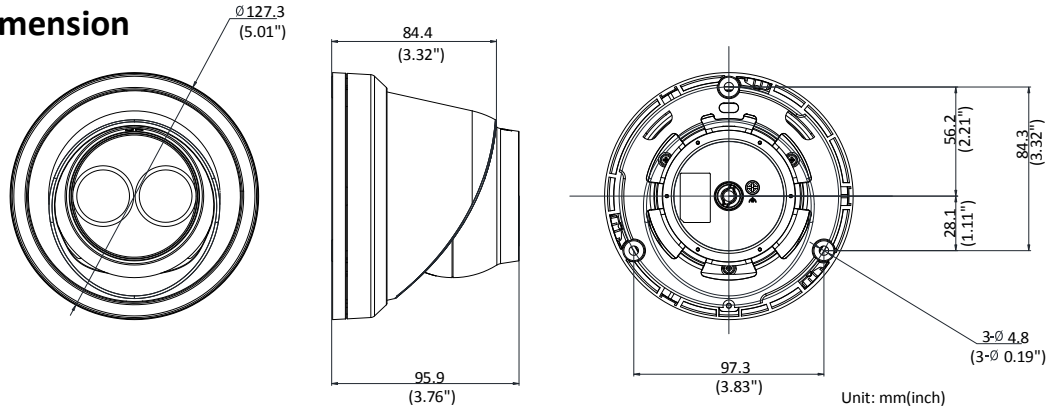

Dimension

Accessory

Distributed by