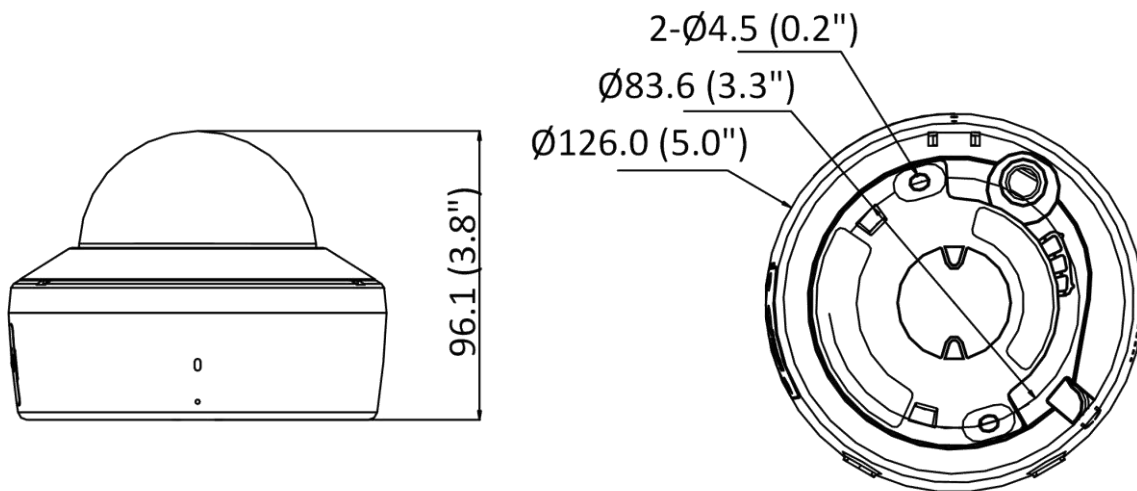

▪ **Dimension**

Unit: mm (inch)

▪ **Accessory**

▪ **Optional**

DS-1271ZJ-120 Pendant Mount	DS-1272ZJ-120B Wall Mount	DS-1272ZJ-120 Wall Mount