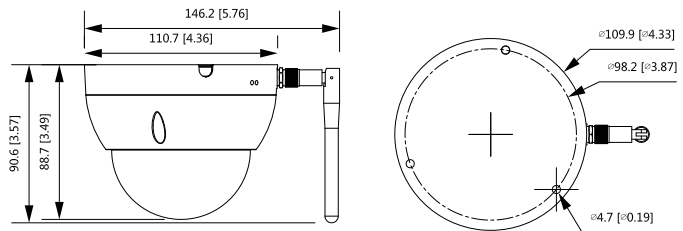

Structure

Casing	Metal
Dimensions	146.2 mm × 110.7 mm × 90.6 mm (5.8" × 4.4" × 3.6") (L × W × H)
Net Weight	408 g (0.9 lb)
Gross Weight	729 g (1.6 lb)

Dimensions (mm[inch])

Ordering Information

Type	Model	Description
2MP Camera	DH-IPC-HDBW1235EP-W-0280B-S2	2MP IR DOME Wi-Fi Camera, PAL
	DH-IPC-HDBW1235EN-W-0280B-S2	2MP IR DOME Wi-Fi Camera, NTSC
	DH-IPC-HDBW1235EP-W-0360B-S2	2MP IR DOME Wi-Fi Camera, PAL
	DH-IPC-HDBW1235EN-W-0360B-S2	2MP IR DOME Wi-Fi Camera, NTSC
Accessories (optional)	PFA136	Junction Box
	PFB203W	Wall Mount
	PFA152-E	Pole Mount