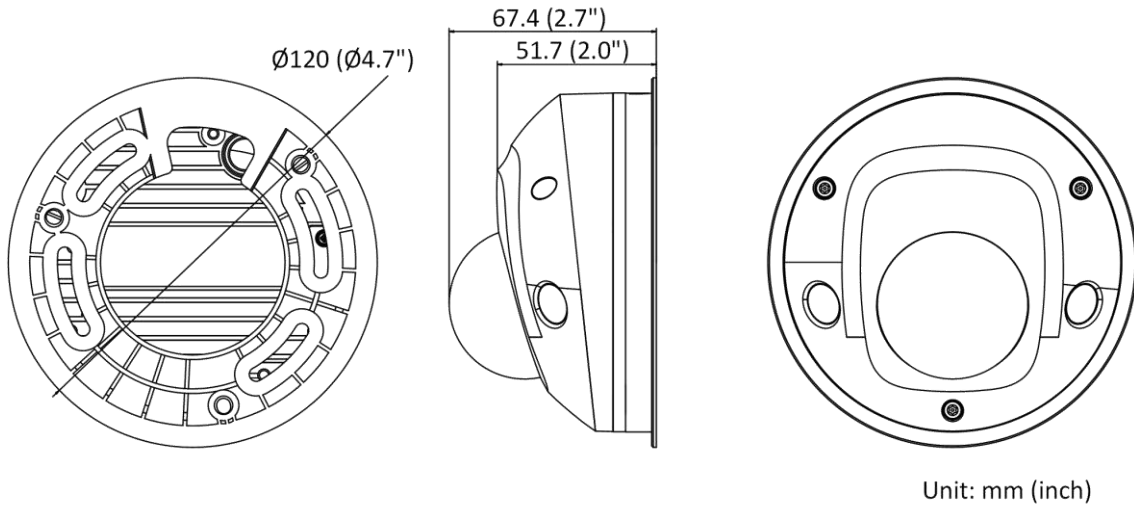

Smart Event	Line crossing detection, intrusion detection, unattended baggage detection, object removal detection
Face Detection	Yes
Exception Detection	Scene change detection
<b>General</b>	
Linkage Method	Trigger recording: memory card, network storage, pre-record and post-record Trigger captured pictures uploading: FTP, HTTP, NAS, Email Trigger notification: HTTP, ISAPI, alarm output, Email
Firmware Version	V5.6.5
Web Client Language	32 languages English, Russian, Estonian, Bulgarian, Hungarian, Greek, German, Italian, Czech, Slovak, French, Polish, Dutch, Portuguese, Spanish, Romanian, Danish, Swedish, Norwegian, Finnish, Croatian, Slovenian, Serbian, Turkish, Korean, Traditional Chinese, Thai, Vietnamese, Japanese, Latvian, Lithuanian, Portuguese (Brazil)
General Function	Anti-flicker, three streams, heartbeat, mirror, privacy masks, password reset via e-mail, pixel counter, HTTP listening
Startup and Operating Conditions	-30 °C to +60 °C (-22 °F to +140 °F), humidity 95% or less (non-condensing)
Power Supply	12 VDC ± 25% PoE (802.3af, class 3)
Power Consumption and Current	12 VDC, 0.7 A, max. 7.5 W PoE (802.3af, 36 V to 57 V), 0.3 A to 0.1 A, max. 9.5 W
Camera Dimension	Ø120 mm × 67.4 mm (Ø4.7" × 2.7")
Camera Weight	Camera: approx. 400 g (0.88 lb.)
<b>Approval</b>	
Protection	Ingress protection: IP66 (IEC 60529-2013), IK08 (IEC 60529-2013)

#### ▪ Available Model

DS-2CD2525FWD-I (2.8/4/6 mm)

DS-2CD2525FWD-IS (2.8/4/6 mm)

DS-2CD2525FWD-IW(2.8/4/6 mm)

DS-2CD2525FWD-IWS(2.8/4/6 mm)

▪ **Dimension**

▪ **Accessory**

▪ **Optional**